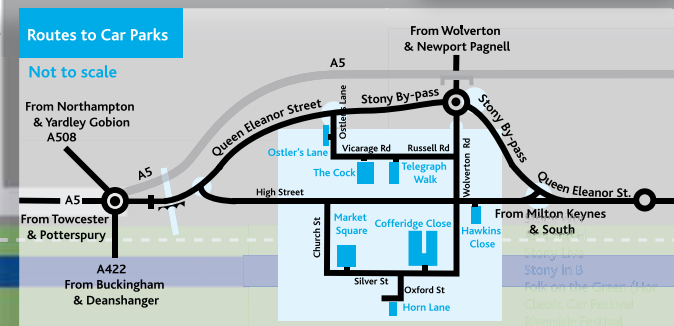

Stony Stratford Car Park Map

ALL PARKING IN STONY STRATFORD IS FREE.

- High Street**
- UNRESTRICTED PARKING
 - ONE HOUR PARKING
 - 30 MINUTES PARKING

Information

www.stonystratford.co.uk
www.stonystratford.gov.uk

- lovestonystratford**
- Town Trail and Riverside Walk leaflets from dispensers at the three Town notice boards and Stony Stratford Library
 - Display boards with historical details

Diagrammatic map: not to scale